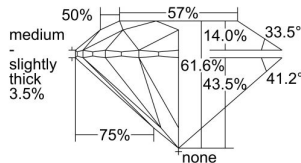

GIA®

FACSIMILE

GIA REPORT 5222998547

Verify this report at GIA.edu

GIA NATURAL DIAMOND DOSSIER®

July 10, 2023
GIA Report Number 5222998547
Shape and Cutting Style ..... Round Brilliant
Measurements ..... 5.53 - 5.54 x 3.41 mm

GRADING RESULTS

Carat Weight ..... 0.63 carat
Color Grade ..... K
Clarity Grade VS2
Cut Grade ..... Excellent

ADDITIONAL GRADING INFORMATION

Polish ..... Excellent
Symmetry ..... Excellent
Fluorescence ..... Medium Blue
Clarity Characteristics ..... Crystal
Inscription(s): GIA 5222998547

PROPORTIONS

Profile to actual proportions

GRADING SCALES

GIA COLOR SCALE	GIA CLARITY SCALE	GIA CUT SCALE	
D	FLAWLESS	EXCELLENT	
E	INTERNALLY FLAWLESS		
F		VVS₁	VERY GOOD
G	VVS₂		
H	VS₁	GOOD	
I	VS₂		
J	SI₁	FAIR	
K	SI₂		
L	I₁	POOR	
M	I₂		
N	I₃		
O			
P			
Q			
R			
S			
T			
U			
V			
W			
X			
Y			
Z